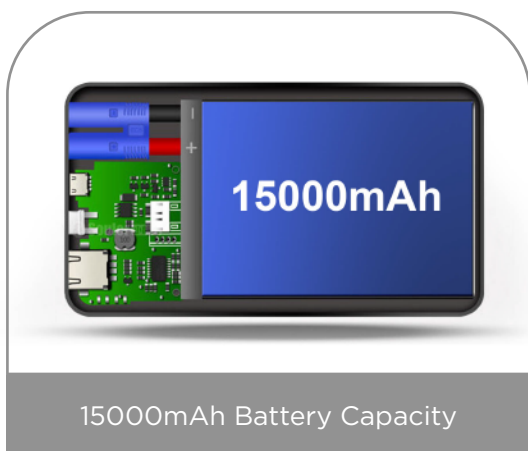

POWER JUMPER P8

Power Jumper P8

Power Jumper P8

Energen Power Jumper P8 is an all-in-one device that has features to jump start your car, charge your USB devices and keep you away from dark. It can jump start vehicles with up to 6.0L gas and 3.0L diesel engines, thanks to its powerful 800 Amp peak current. With a capacity of 15,000mAh, the Power Jumper P8 can charge your USB devices when it runs out of battery and let you take charge when emergency comes.

Features

- Powerful 800 Amp peak current.
- Power level Indicator.
- Jump starts gas engines up to 6.0L and diesel engines up to 3.0L.
- 15,000 mAh capacity for charging other USB devices such as phones or tablets.
- Built-in SCT (Smart Charging Technology) IC to ensure maximum charging efficiency for different devices.
- Built-in LED flashlight for outdoor activities and emergency. Comes with 3 illumination modes: Lighting, storbe, and SOS.
- Intelligent safety jump clamps design.
- Over-charge protection, short-circuit protection, overload protection, reverse connection protection, over-current protection, over-voltage protection, and spark-proof technology for safety.
- Soft touch finish creates a velvety texture. Great anti-scuff, anti-scratch property to protect the matte black case.

Warranty

1 year parts and labor limited warranty.

Specifications

Model	EN-PJP8
Battery Capacity	15,000mAh
Battery Life	> 500 Cycles
Output 1 (QC3.0)	5V / 2.4A, 9V / 2A, 12V / 1.5A (MAX)
Output 2	USB 5V / 2.4A
Input	AC 100-240V, DC 15V/1A
Jump Start Current	Peak 800A
Charging Time	Approx. 2.5hrs
Operation Temperature	23 ~ 104°F / -5 ~ 40°C
LED Energy	1W
Dimensions	6.3 x 3.0 x 1.2 inch / 160 x 76 x 32 mm

Packaging Information

- Power Jumper x 1
- USB Charging Cable x 1
- Intelligent Jump Clamps x 1
- AC Adaptor x 1
- Drawstring Bag x 1
- User Manual x 1

POWER JUMPER P8

15000mAh Battery Capacity

Support up to 6.0L Gas and 3.0L Diesel Engines