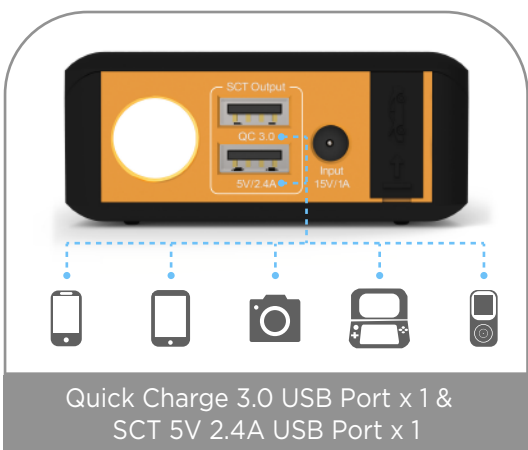

Warranty

1 year parts and labor limited warranty.

Specifications

Model	EN-PJP8
Battery Capacity	15,000mAh
Battery Life	> 500 Cycles
Output 1 (QC3.0)	5V / 2.4A, 9V / 2A, 12V / 1.5A (MAX)
Output 2	USB 5V / 2.4A
Input	AC 100-240V, DC 15V/1A
Jump Start Current	Peak 800A
Charging Time	Approx. 2.5hrs
Operation Temperature	23 ~ 104°F / -5 ~ 40°C
LED Energy	1W
Dimensions	6.3 x 3.0 x 1.2 inch / 160 x 76 x 32 mm

Packaging Information

- Power Jumper x 1
- USB Charging Cable x 1
- Intelligent Jump Clamps x 1
- AC Adaptor x 1
- Drawstring Bag x 1
- User Manual x 1

POWER JUMPER P8

15000mAh Battery Capacity

Support up to 6.0L Gas and 3.0L Diesel Engines

Quick Charge 3.0 USB Port x 1 & SCT 5V 2.4A USB Port x 1

Intelligent Safety Jump Clamps

Soft touch finish creates a velvety texture

3 illumination modes: Lighting, storbe, and SOS.